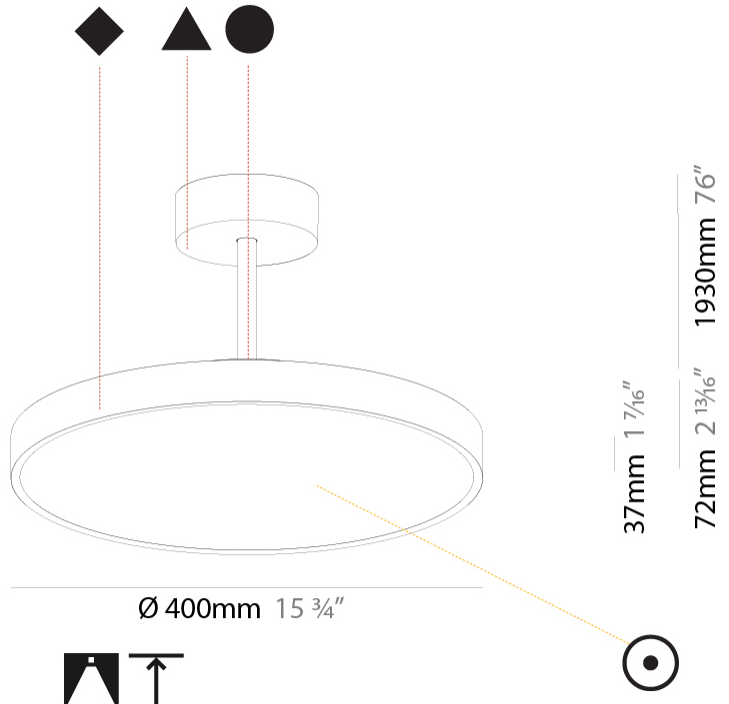

GENERAL

Series: Sign Diva Tube
Subseries: Sign Diva Tube
Partner: Prolicht
Division: Architectural
Installation: Suspension
Product Type: Pendant
Mounting Location: Ceiling
Light Distribution: Direct

PHYSICAL

Shape: Round
Diameter (mm): 400
Diameter (in): 15 3/4
Height (mm): 72
Height (in): 2 13/16
Max. Overall Height (mm): 2002
Max. Overall Height (in): 78 13/16
Weight (kg): 2.888
Weight (lbs): 6.366
Diffuser: PMMA - Opal / Micro-Prism / Sparkling Secret / Vintage Industrial
Fixture Finish: SSR / BKV / CWI / CRY / HAB / UFT / ITA / RUA / FTG / MYG / LOD / PUS / FRO / FUP / KIA / POP / BLS / SPG / MEY / GOH / CHC / COM / ABZ / JAG / OBR / MOS / ROR
Fixture Material: PMMA / Extruded Aluminum / Steel

ELECTRICAL

Lamp Type: LED (Zhaga Standard)
Input Wattage (W): 17
Total Output Wattage (W): 16
Dimming: Tri-Mode (Non-Dimming and Phase Dimming (120Vac only) and 0-10V Dimming)
Driver Included: Yes
Driver Location: Integrated
Driver Type: Constant Current - Universal
Driver Class: Class 2
Input Voltage (V): 120 - 277
Constant Current (MA): 500

LED

Color Temperature (°K): 2700 / 3000 / 3500 / 4000
Max. Delivered Lumen (lm): 1807 / 1943 / 1951 / 1991
Nominal Lumen (lm): 2250 / 2450 / 2430 / 2480
CRI: >90 CRI
Lamp Life (hrs): 50000

OPTICAL

RATINGS AND CERTIFICATIONS

Certified By: Certified for North American Standards
IP rating: IP20